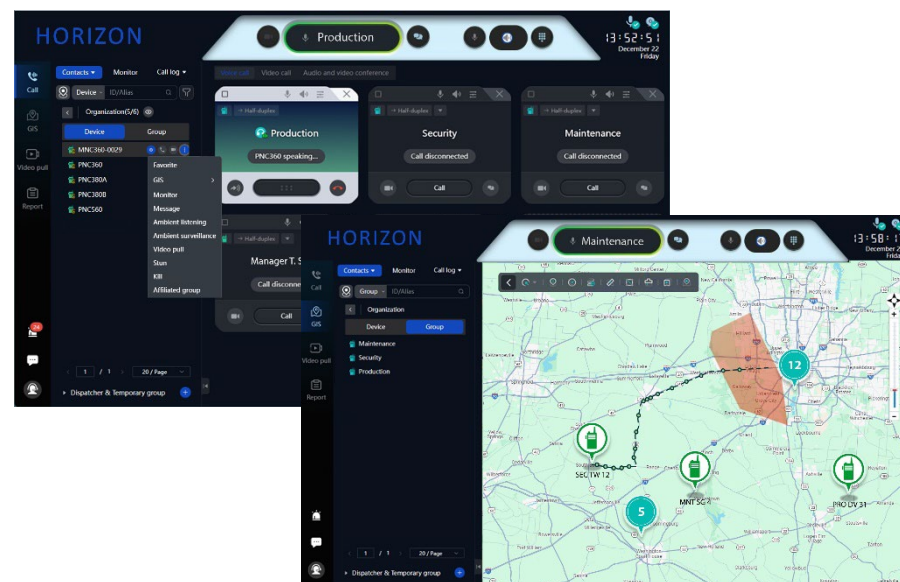

**MNC360**  
POC Mobile Radio

The [MNC360](#) is a compact and easy-to-operate Push-to-Talk over Cellular (PoC) Mobile Radio that provides safe and reliable in-vehicle fleet communications with great audio quality.

# PoC Devices Functional Comparison Guide

**PNC360S  
PoC Radio**

**PNC380S  
PoC Radio**

**PNC550 PoC  
Mobile Computer**

**PNC560 (Scanner)  
PoC Mobile Computer**

**MNC360  
PoC Mobile Radio**

Purpose Built for PoC	X	X	X	X	X
Ruggedized	X	X	X	X	X
Noise Suppression	X	X	X	X	X
Instant Group Calling	X	X	X	X	X
Text Messaging	X	X	X	X	
Camera / Video Calling		X	X	X	
Use in Vehicles		<b>X (with Car Kit)</b>			X

## HORIZON Dispatch

HORIZON Dispatch is a powerful web-based dispatch application for Hytera PoC devices

- Provides instant group voice calling, private individual calling, and enables dispatchers to quickly build dynamic call groups
- Enables tracking of driver locations and travel routes with time stamps
- Draw geofence boundaries and receive alarms when workers enter or leave geofence areas
- Users can communicate with each other and dispatch with free-form or predefined text messages
- View and share user-initiated video calls with Hytera PoC devices that feature built-in cameras
- Comprehensive call recording, logging, and playback